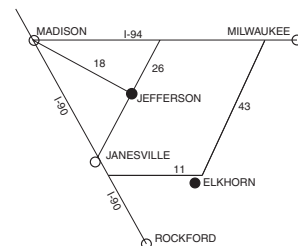

Jefferson

- 41-year-old show
- Over 3,100 auto-related vending spaces
- 100s of vehicles in the Cars for Sale Corral

Elkhorn

- 33-year-old show
- Over 1,300 auto-related vending spaces
- Over 800 show cars last year
- 100s of vehicles in the Cars for Sale Corral

Locations

P.O. Box 7414
Madison, WI 53707-7414
(608)244-8416
www.madisonclassics.com

SPRING JEFFERSON

April 27-29, 2018

Madison Classics 41st Annual at the Jefferson County Fairgrounds, Jefferson, WI
25 miles east of Madison, WI. On Hwy. 18 just six miles off I-94. 99 Acres.

OFFICE USE

**ALL SPACES ARE FOR FRIDAY THROUGH SUNDAY.
SWAP SPACES & CAR CORRAL SPACES SOLD ALL WEEKEND.
NO THURSDAY ENTRY**

FALL JEFFERSON

September 28-30, 2018

Madison Classics 41st Annual at the Jefferson County Fairgrounds, Jefferson, WI
25 miles east of Madison, WI. On Hwy. 18 just six miles off I-94. 99 Acres.