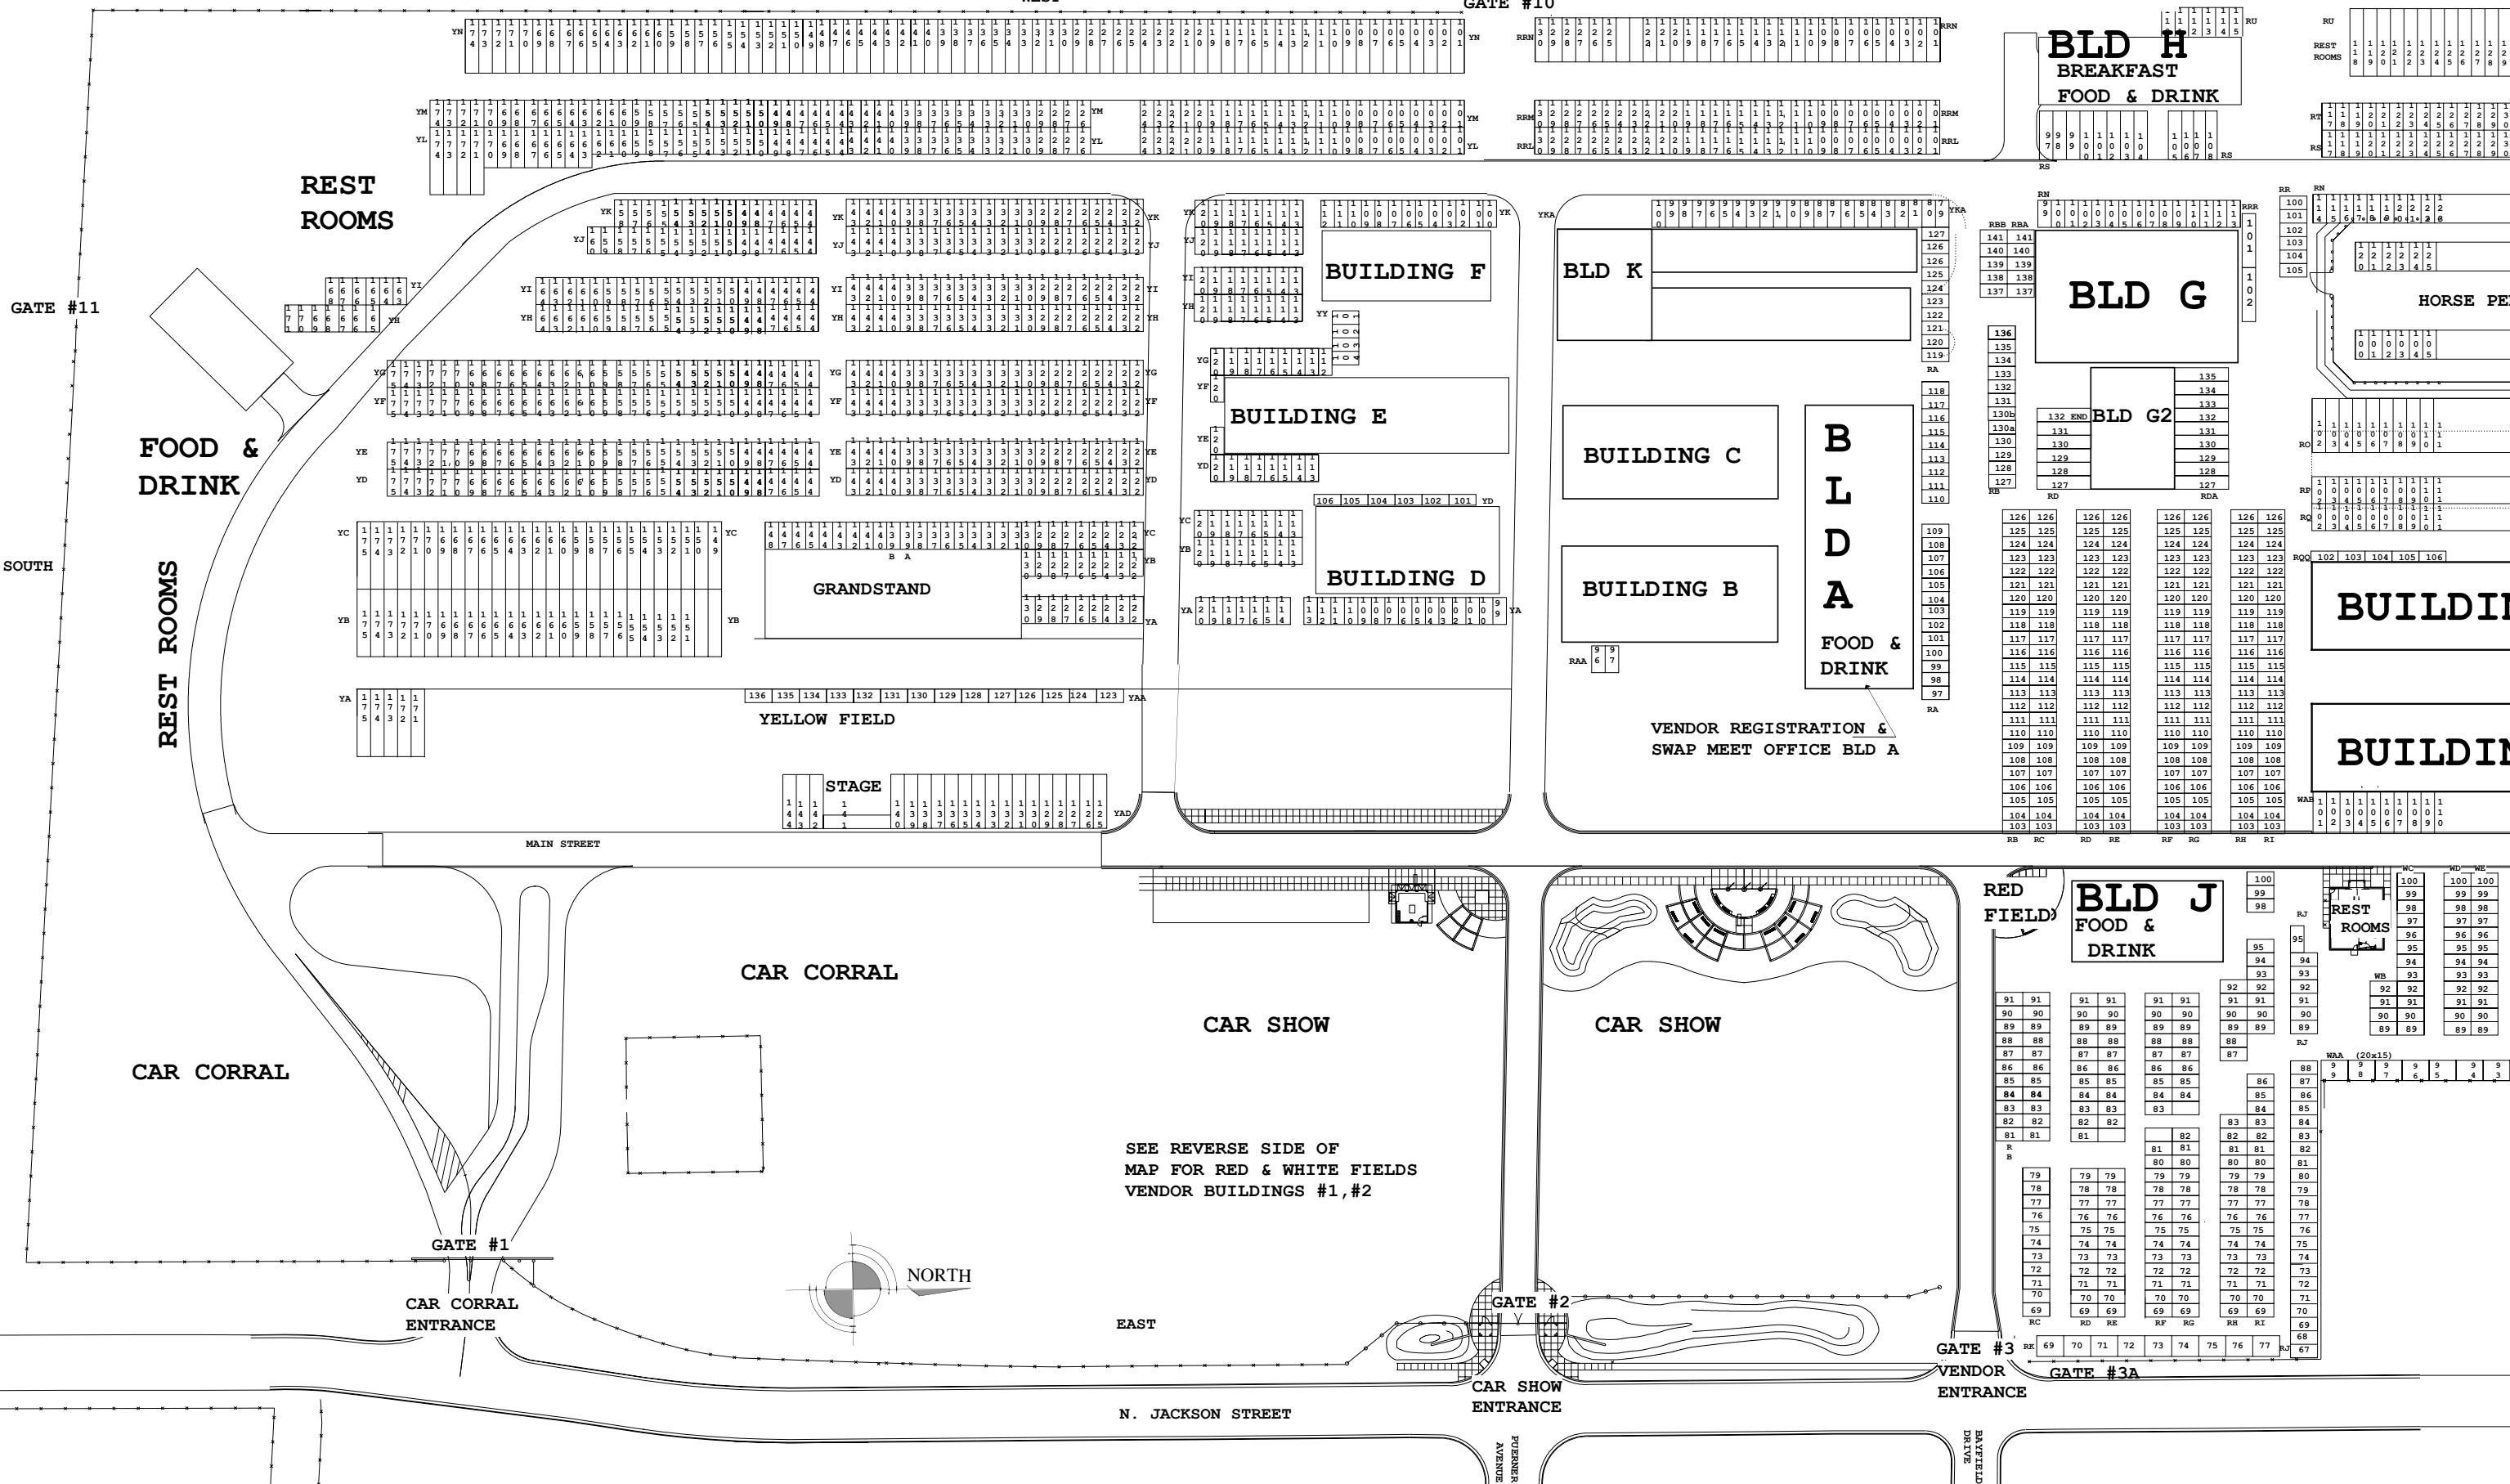

# YELLOW FIELD

WEST

GATE #10

# RED FIELD

REST ROOMS

FOOD & DRINK

REST ROOMS

GRANDSTAND

STAGE

BUILDING F

BUILDING E

BLD G2

HORSE PE

BUILD I

BUILD I

BLD J  
FOOD & DRINK

REST ROOMS

SEE REVERSE SIDE OF  
MAP FOR RED & WHITE FIELDS  
VENDOR BUILDINGS #1, #2

N. JACKSON STREET

CAR SHOW  
ENTRANCE

GATE #3  
ENTRANCE

GATE #3A

EVERGREEN AVENUE

BAYFIELD DRIVE