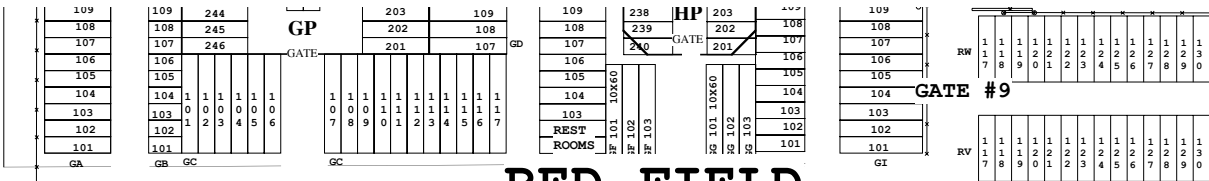

YELLOW FIELD

WEST

GATE #10

RED FIELD

REST ROOMS

FOOD & DRINK

REST ROOMS

GRANDSTAND

STAGE

BUILDING F

BUILDING E

BUILDING D

BLD K

BUILDING C

BUILDING B

BLD A
FOOD & DRINK

VENDOR REGISTRATION &
SWAP MEET OFFICE BLD A

BLD H
BREAKFAST
FOOD & DRINK

BLD G

BLD G2

HORSE PE

BUILD I

BUILD I

BLD J
FOOD & DRINK

REST ROOMS

SEE REVERSE SIDE OF
MAP FOR RED & WHITE FIELDS
VENDOR BUILDINGS #1, #2

N. JACKSON STREET

CAR SHOW
ENTRANCE

GATE #3
ENTRANCE

GATE #3A

EVERGREEN AVENUE

BAYFIELD DRIVE