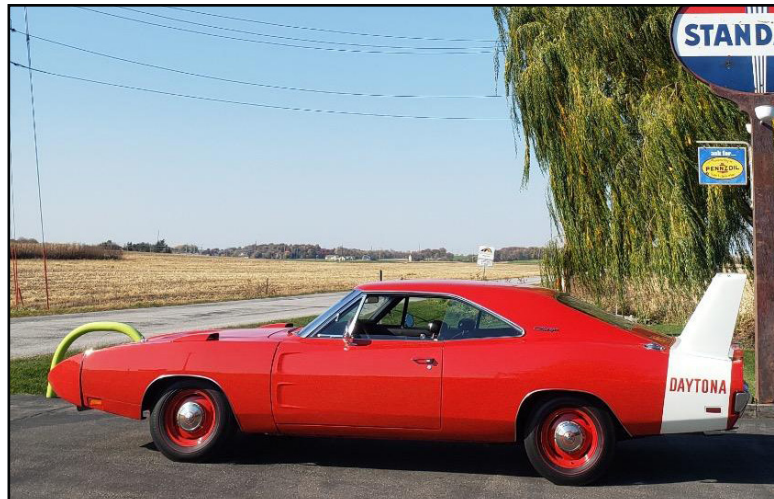

1969 Dodge Daytona

Owner: Drew Haasch

Hometown: Sun Prairie, WI

Model: 1969 Dodge Daytona Clone

Motor: 440 C.I.

Transmission: 727 Automatic

Special Features: Front Disk Brakes / Remote Mirror / Console Shifter / Windshield Washer / Red Line Tires

Interior: Black

Paint: Charger Red