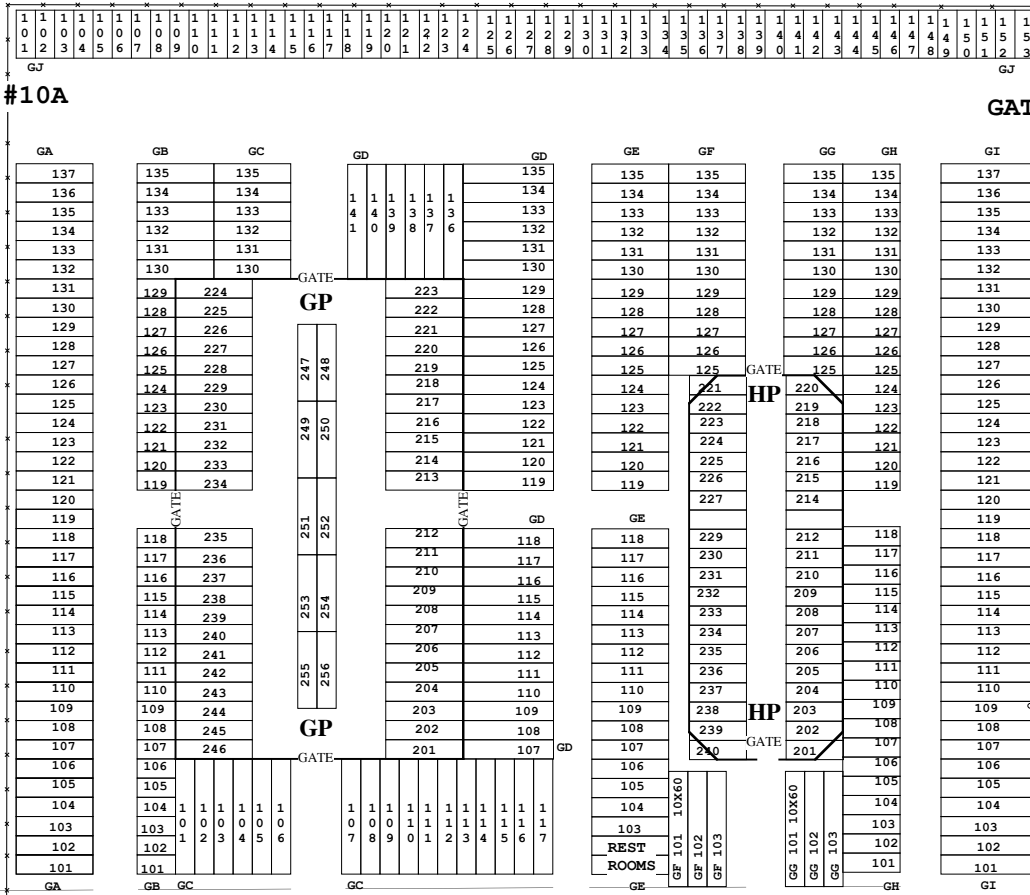

GREEN FIELD

GATE #10A

GATE #9A

GATE #9 VENDOR PARKING

GATE #10

RED FIELD